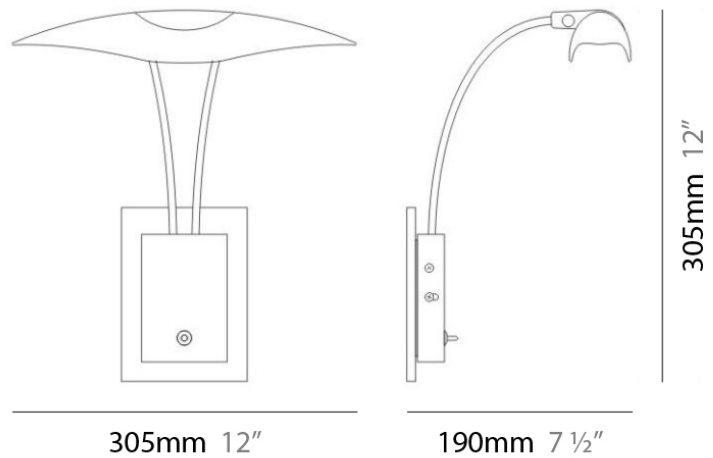

RAYA SURFACE

D95004

PROJECT	
TYPE	
NOTES	
QUANTITY	
DATE	

GENERAL

Series: Raya
 Brand: Milan
 Division: Design
 Mounting Type: Surface
 Mounting Location: Wall
 Subcategory: Task

PHYSICAL

Shape: Abstract
 Diameter (mm): 305
 Diameter (in): 12
 Height (mm): 305
 Height (in): 12
 Extension (mm): 190
 Extension (in): 7 ½
 Light Distribution: Direct
 Weight (kg): 2.04
 Weight (lbs): 4.5
 Diffuser: White Glass
 Fixture Material: Metal

ELECTRICAL

Number of Lamps: 2
 Lamp Type: LED Retrofit
 Lamp Shape: T4
 Bulb Included: Bulb Not Included
 Max. Wattage Per Lamp (W): 20
 Lamp Base: GY6.35
 Input Voltage (V): 120

LED

OPTICAL

RATINGS AND CERTIFICATIONS

Certified By: CSA Certified to UL and CSA Standards
 IP rating: IP20

RAYA SURFACE

D95005

PROJECT	
TYPE	
NOTES	
QUANTITY	
DATE	

GENERAL

Series: Raya
 Brand: Milan
 Division: Design
 Mounting Type: Surface
 Mounting Location: Wall
 Subcategory: Task

PHYSICAL

Shape: Abstract
 Diameter (mm): 305
 Diameter (in): 12
 Height (mm): 305
 Height (in): 12
 Extension (mm): 190
 Extension (in): 7 ½
 Light Distribution: Direct
 Weight (kg): 2.04
 Weight (lbs): 4.5
 Diffuser: White Glass
 Fixture Material: Metal